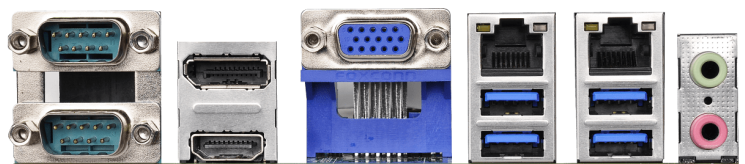

NDURA-1RSS-Q170

1U Rackmount Storage Server Supporting 6th Gen Intel® Core™ Series CPU

Features Include:

- 6th Gen Intel® Core™ Series CPU (Q170 Chipset)
- Up to 32GB DDR4 Memory Supported
- Triple Independent Display
- PCIe / mPCIe Expansion
- RAID 0/1/5/10 Supported
- Windows 10 & Linux Compatible
- 5 Year Availability

Specification

CPU Option(s)	6th Generation Intel® Core™ Skylake CPU
TDP	Up to 65 Watts
Chipset	Intel® Q170 Chipset
Memory	2 x DDR4 SO-DIMM Memory Slots Max Memory Supported: 32GB
Storage	1 x Full Size mSATA SSD Supported Up to 4 x 3.5" Removable Hot Swap Drives Supported Up to 4 x 2.5" Internal Drives Supported Optional RAID Configuration
Power Supply	250W Power Supply Installed (AT/ATX Support)
I/O Ports	1 x VGA 1 x HDMI 1 x DisplayPort 2 x Gigabit Ethernet Ports (RJ-45) 2 x USB 2.0 Ports (Front) 4 x USB 3.0 Ports (Rear) 2 x COM (RS-232/422/485) 2 x Audio (Mic In / Line Out)
Expansion	1 x Full Size Mini PCI Express Slot 1 x PCI Express x16 Slot
Dimensions (W x D x H)	465mm x 438.80mm x 44.20mm
O/S Support	Windows 7 Windows 8 Windows 10 Windows Embedded Standard 7 Windows Embedded 8 Standard Linux
Operating Temp	0°C to 40°C
Certification	CE

System Overview

The **NDURA-1RSS-Q170** is a high performance 1U rackmount storage server designed around the Intel® Q170 chipset for 6th Generation Intel® Core™ Skylake processors.

Contained within hot-swappable chassis, the **NDURA-1RSS-Q170** rackmount PC can hold up to 32GB DDR4 memory and supports multiple storage mediums including M.2, HDD & SSD with RAID 0/1/5/10 support.

Expansion isn't an issue as the **NDURA-1RSS-Q170** supports M.2 expansion as well as both a full size Mini PCI Express slot and a PCI Express x16 slot for a range of expansion cards / modules.

I/O Interface